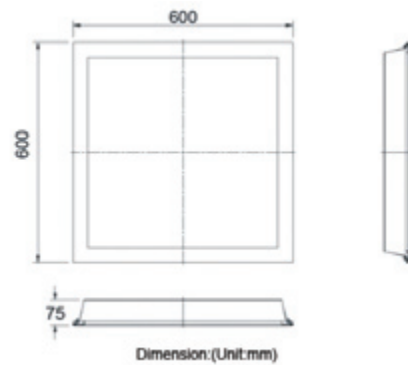

| Model | LED Colour | Dimensions WxLxH (mm) | Power Consumption (W) | Total Lumen (lm) | CCT | CRI (Ra) |
|-------------|---------------|-----------------------|-----------------------|------------------|-------|----------|
| FLPL600-40C | Cool White | 600x600x75 | 40 | 2400 | 6000K | 70 |
| FLPL600-40N | Neutral White | 600x600x75 | 40 | 2300 | 4000K | 69 |
| FLPL600-40W | Warm White | 600x600x75 | 40 | 2200 | 2800K | 67 |