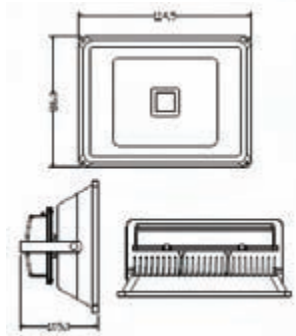

Voltage	Wattage	Luminous Flux	IP Level	Colour Temp
85 - 265V AC	10W	650LM	IP 65	PW 3900 - 6000K

CE Approved
High Output LED Chip
Aluminium body complete with wall bracket

FLFLD30