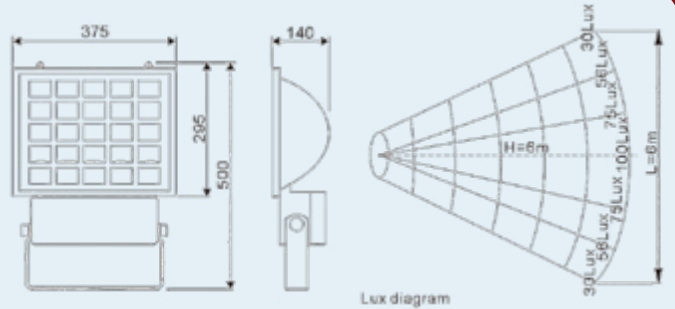

**Wattage:** 100w  
**Lumen Output:** 7500lms  
**Beam Angle:** 170°  
**Colour Ra Index:** 80ra  
**Housing:** Aluminium, Glass Cover  
**Colour Temp:** 3000-4000 warm/5000-6000 cold  
**IP Rating:** IP65  
**Energy Saving:** 80% Consumption Saving  
**Warranty:** 2 years