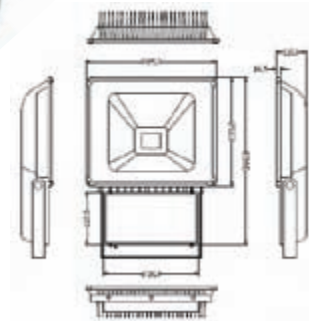

FLFLD50

Voltage	Wattage	Luminous Flux	IP Level	Colour Temp
85 - 265V AC	50W	3600LM	IP 65	PW 3900 - 6000K

CE Approved
High Output LED Chip
Aluminium body complete with wall bracket

FLFLD60

Voltage	Wattage	Luminous Flux	IP Level	Colour Temp
85 - 265V AC	60W	4069LM	IP 65	PW 3900 - 6000K

CE Approved
High Output LED Chip
Aluminium body complete with wall bracket

FLFLD80

Voltage	Wattage	Luminous Flux	IP Level	Colour Temp
85 - 265V AC	80W	5878LM	IP 65	PW 3900 - 6000K

CE Approved
High Output LED Chip
Aluminium body complete with wall bracket