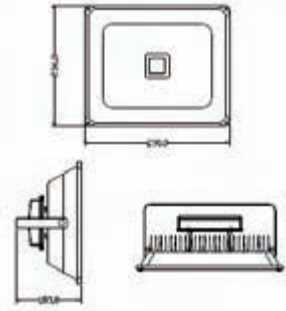

FLFLD50

Voltage	Wattage	Luminous Flux	IP Level	Colour Temp
85 - 265V AC	50W	3600LM	IP 65	PW 3900 - 6000K

CE Approved
High Output LED Chip
Aluminium body complete with wall bracket

FLFLD60

Voltage	Wattage	Luminous Flux	IP Level	Colour Temp
85 - 265V AC	60W	4069LM	IP 65	PW 3900 - 6000K

CE Approved
High Output LED Chip
Aluminium body complete with wall bracket