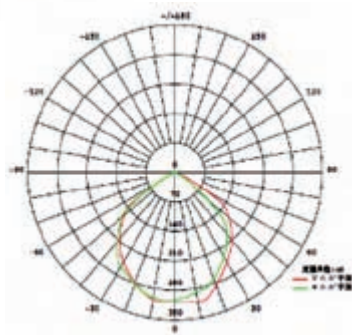

Voltage	Wattage	Luminous Flux	IP Level	Colour Temp
85 - 265V AC	10W	650LM	IP 65	PW 3900 - 6000K

CE Approved
High Output LED Chip
Aluminium body complete with wall bracket

FLFLD30