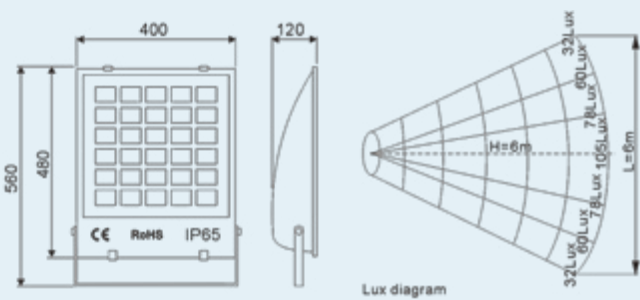

**Wattage:** 100w  
**Lumen Output:** 7500lms  
**Beam Angle:** 170°  
**Colour Ra Index:** 80ra  
**Housing:** Aluminium, Glass Cover  
**Colour Temp:** 3000-4000 warm/5000-6000 cold  
**IP Rating:** IP65  
**Energy Saving:** 80% Consumption Saving  
**Warranty:** 2 years