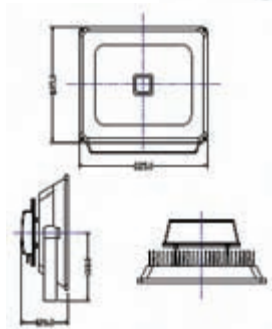

Voltage	Wattage	Luminous Flux	IP Level	Colour Temp
85 - 265V AC	30W	2069LM	IP 65	PW 3900 - 6000K

CE Approved
High Output LED Chip
Aluminium body complete with wall bracket