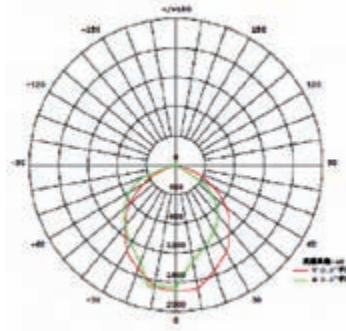

FLFLD50

Voltage	Wattage	Luminous Flux	IP Level	Colour Temp
85 - 265V AC	50W	3600LM	IP 65	PW 3900 - 6000K

CE Approved
High Output LED Chip
Aluminium body complete with wall bracket

FLFLD60

Voltage	Wattage	Luminous Flux	IP Level	Colour Temp
85 - 265V AC	60W	4069LM	IP 65	PW 3900 - 6000K

CE Approved
High Output LED Chip
Aluminium body complete with wall bracket