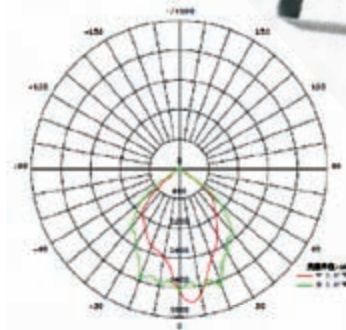

FLFLD50

Voltage	Wattage	Luminous Flux	IP Level	Colour Temp
85 - 265V AC	50W	3600LM	IP 65	PW 3900 - 6000K

CE Approved
High Output LED Chip
Aluminium body complete with wall bracket

FLFLD60

Voltage	Wattage	Luminous Flux	IP Level	Colour Temp
85 - 265V AC	60W	4069LM	IP 65	PW 3900 - 6000K

CE Approved
High Output LED Chip
Aluminium body complete with wall bracket

FLFLD80

Voltage	Wattage	Luminous Flux	IP Level	Colour Temp
85 - 265V AC	80W	5878LM	IP 65	PW 3900 - 6000K

CE Approved
High Output LED Chip
Aluminium body complete with wall bracket