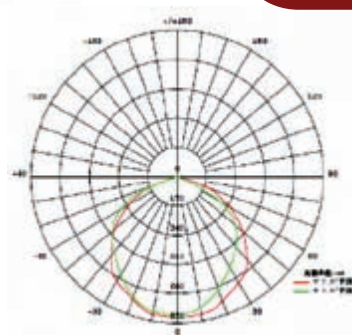

Voltage	Wattage	Luminous Flux	IP Level	Colour Temp
85 - 265V AC	30W	2069LM	IP 65	PW 3900 - 6000K

CE Approved
High Output LED Chip
Aluminium body complete with wall bracket