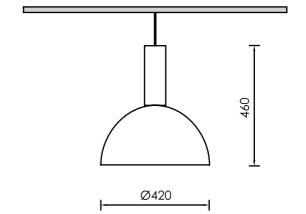

SILVA 12 P S.S.LED

Diffuser: Clear polycarbonate
Reflector: Circular diamond aluminium facets
(15°, 24°, 40°, 60°)
IP: 20 **IK:** 07

S.S.LED High Output - CRI80 / CRI90

- 11.6W - 3000K - 350mA - 1978Lm - 170Lm/W / 1695Lm - 146Lm/W
- 11.6W - 4000K - 350mA - 2077Lm - 179Lm/W / 1781Lm - 153Lm/W
- 16.9W - 3000K - 500mA - 2752Lm - 163Lm/W / 2358Lm - 139Lm/W
- 16.9W - 4000K - 500mA - 2890Lm - 171Lm/W / 2478Lm - 147Lm/W
- 24.2W - 3000K - 700mA - 3721Lm - 153Lm/W / 3188Lm - 131Lm/W
- 24.2W - 4000K - 700mA - 3907Lm - 161Lm/W / 3350Lm - 138Lm/W
- 28.0W - 3000K - 800mA - 4178Lm - 149Lm/W / 3579Lm - 128Lm/W
- 28.0W - 4000K - 800mA - 4387Lm - 157Lm/W / 3761Lm - 134Lm/W
- 30.8W - 3000K - 900mA - 5048Lm - 164Lm/W / 4345Lm - 141Lm/W
- 30.8W - 4000K - 900mA - 5315Lm - 172Lm/W / 4554Lm - 148Lm/W
- 36.4W - 3000K - 1050mA - 5780Lm - 159Lm/W / 4975Lm - 137Lm/W
- 36.4W - 4000K - 1050mA - 6085Lm - 167Lm/W / 5214Lm - 143Lm/W

3step MacAdam | Ripple < 3% | Lifetime>50.000h
LM80 test report | Transmittance: 86%