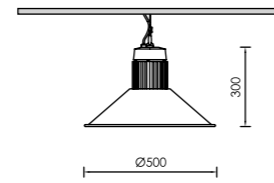

200-201

HIGH-BAY

GIGA 90 LED

TECHNICAL DETAILS

**Housing:** Pressed aluminium  
**Control Gear:** Built-in electronic driver  
**IP:** 54 **IK:** 03

COLORS

ACCESSORIES

COLORED CABLE