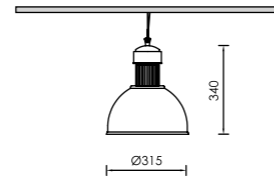

SILVA

SILVA 5 LED

TECHNICAL DETAILS

Housing: Pressed aluminium
Control Gear: Built-in electronic driver
IP: 20 **IK:** 04