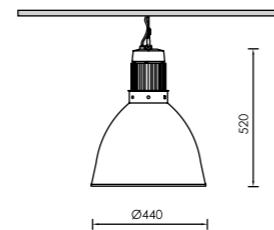

GIGA 2 LED

BRIGHT provides a great variety of industrial luminaires. The appropriate selection depends upon the area of placement, the operational environment and the design requirements. This type of luminaires are appropriate for industrial places, storages, shopping centers and generally in places with combination of high ceiling heights and high illumination levels.