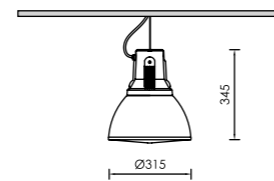

FILIP

FILIP 6

TECHNICAL DETAILS

Housing: Cast-pressed aluminium
Diffuser: Acrylic prismatic
IP: 43 **IK:** 05

ACCESSORIES

COLORED
CABLE

LIGHTING SOURCES

A60/E27/E26/230V LED Lamp

LED lighting offers many benefits and features that were difficult, if not impossible, to offer with other lighting technologies. Many of the obvious benefits, such as substantial operating energy and cost reductions, longer life and lower overall heat generation are generally well known. The future is here when it comes to LED in lighting.

LED replacement with tools