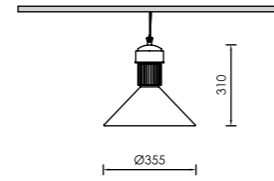

ALBUS

ALBUS 1 LED

TECHNICAL DETAILS

Housing: Pressed aluminium
Control Gear: Built-in electronic driver
IP: 20 **IK:** 04