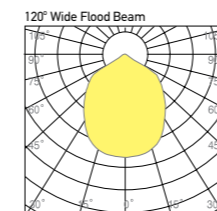

LED replacement with tools