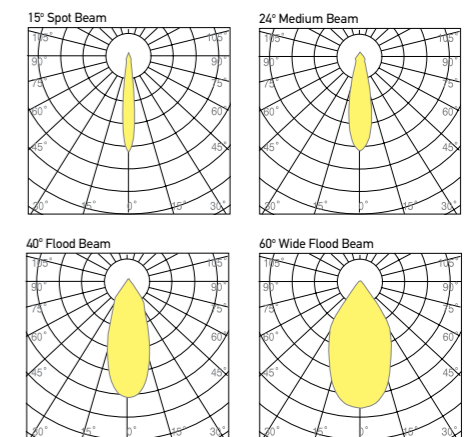

LED replacement with tools
Reflector replacement without tools
In case of safety glass IK rating turns to 02