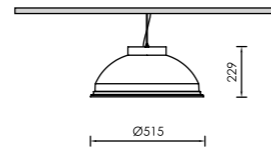

**LM80 Test Report | Lenses: 120°**

LED replacement with tools

GIGA 5 LED

TECHNICAL DETAILS

**Housing:** Pressed aluminium  
**IP:** 20 **IK:** 04

COLORS

-10 WHITE

-20 BLACK