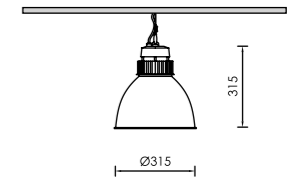

GIGA 50 PLEXY