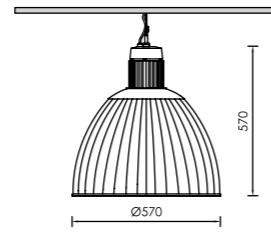

GIGA

GIGA 1 LTX LED