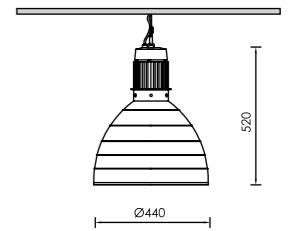

TECHNICAL DETAILS

Housing: Pressed aluminium
Control Gear: Built-in electronic driver
IP: 54 **IK:** 03

COLORS

ACCESSORIES

COLORED CABLE

LIGHTING SOURCES

Led EdiPower III | CRI80 | 4000K / 5700K

70W - 9850Lm - 140Lm/W

80W - 10950Lm - 137Lm/W

90W - 11500Lm - 128Lm/W

3 step MacAdam | Lifetime: 50.000h

LM80 Test Report | Lenses: 120°

GIGA 3 LED

BRIGHT provides a great variety of industrial luminaires. The appropriate selection depends upon the area of placement, the operational environment and the design requirements. This type of luminaires are appropriate for industrial places, storages, shopping centers and generally in places with combination of high ceiling heights and high illumination levels.

LED replacement with tools