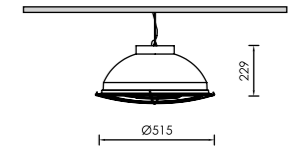

GIGA

TECHNICAL DETAILS

Housing: Acrylic prismatic
Control Gear: Built-in electronic driver
IP : 54 **IK :** 03

ACCESSORIES

COLORED CABLE

LIGHTING SOURCES

Led EdiPower III | CRI80 | 4000K / 5700K

70W - 9850Lm - 140Lm/W

80W - 10950Lm - 137Lm/W

90W - 11500Lm - 128Lm/W

3 step MacAdam | Lifetime: 50.000h

LM80 Test Report | Lenses: 120°

Lighting is one of the most important elements of design. It serves many functions, such as providing safety, assisting in performing tasks, creating an atmosphere for entertaining, and pulling together the overall design trying to achieve. Above all else, lighting is beautiful, and great lighting will bring your space to life.

Housing: Plexyglass

Led EdiPower III | CRI80 | 3000K / 4000K

35W - 3800Lm 109Lm/W /4300Lm 123Lm/W

40W - 4500Lm 113Lm/W /4800Lm 120Lm/W

45W - 4800Lm 107Lm/W /5300Lm 118Lm/W

3 step MacAdam | Lifetime: 50.000h

LM80 Test Report | Lenses: 120°

LED replacement with tools

TECHNICAL DETAILS

Housing: Pressed aluminium
IP: 20 **IK:** 04

COLORS

-10 WHITE

-20 BLACK

-30 GREY

-227 ANODIZED GREY

ACCESSORIES

COLORED CABLE

LIGHTING SOURCES

A60/E27/E26/230V LED Lamp

GIGA 5 GYM

LED replacement with tools