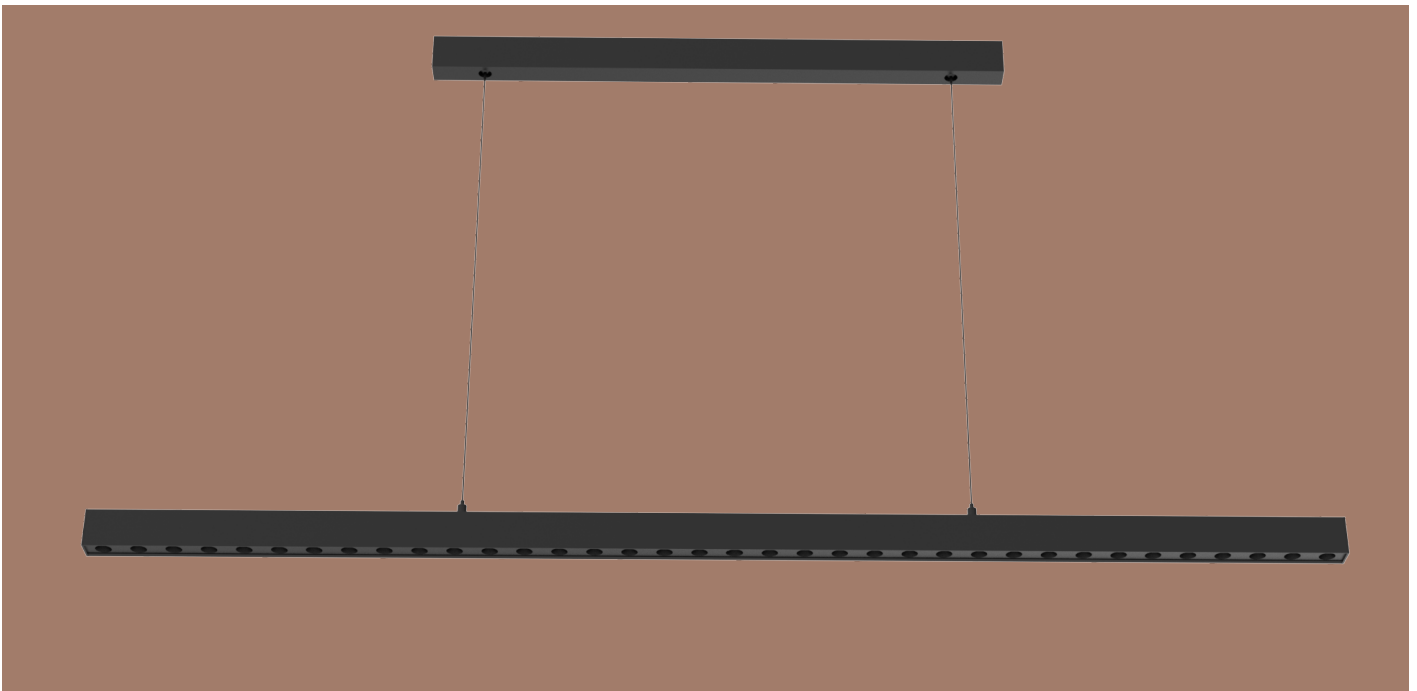

**See the entire collection at www.antidark.dk
Scan this QR code to view all our catalogs**

Decor

Supreme

Volare

Easy Braccio

A photograph of a modern, brightly lit hallway. The ceiling is white and features three circular recessed ceiling lights arranged in a vertical line. The walls are also white, and the floor is a light color. The overall aesthetic is clean and minimalist. The word "Luna" is overlaid in the bottom right corner in a large, white, serif font.

Luna

Gloria

Asta

Tube Flex

Cuscino

Palla

SpotOn

Designline

Designline is our popular, flexible track system. The system is offering endless combination possibilities. Mix and match spots, pendants, and tracks to create the ideal layout that perfectly fits the specific design of your room.

With its minimalist and sleek Scandinavian design, the system easily integrates into any decor, making it a versatile choice for both modern and traditional spaces.

Buddy

Outdoor
Easy

Tubus

Brick

ANTIDARK

**Damgaardvej 2
5500 Middelfart
Denmark**