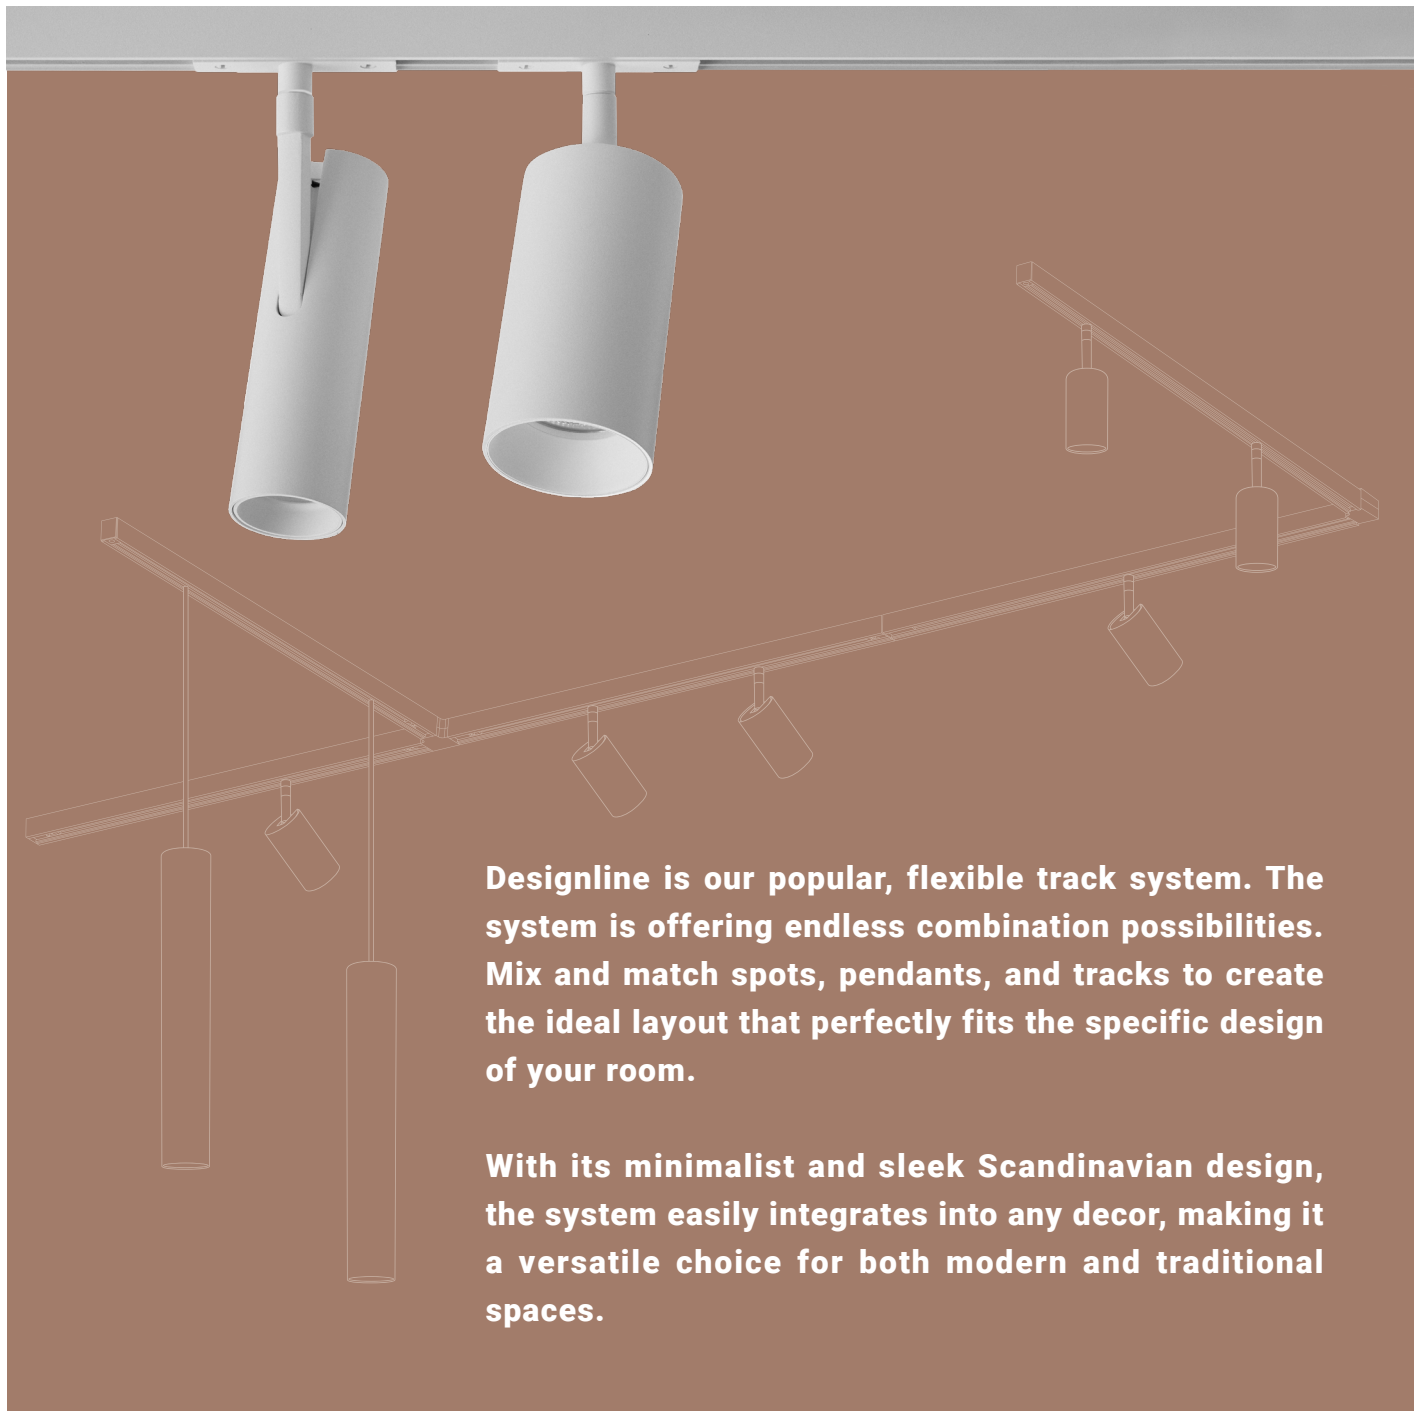

**See the entire collection at www.antidark.dk
Scan this QR code to view all our catalogs**

Decor

Supreme

Volare

Easy Braccio

A photograph of a modern, brightly lit hallway. The ceiling is white and features three circular recessed ceiling lights arranged in a vertical line. The walls are also white, and the floor is a light color. The overall aesthetic is clean and minimalist. The word "Luna" is overlaid in the bottom right corner in a large, white, serif font.

Designline is our popular, flexible track system. The system is offering endless combination possibilities. Mix and match spots, pendants, and tracks to create the ideal layout that perfectly fits the specific design of your room.