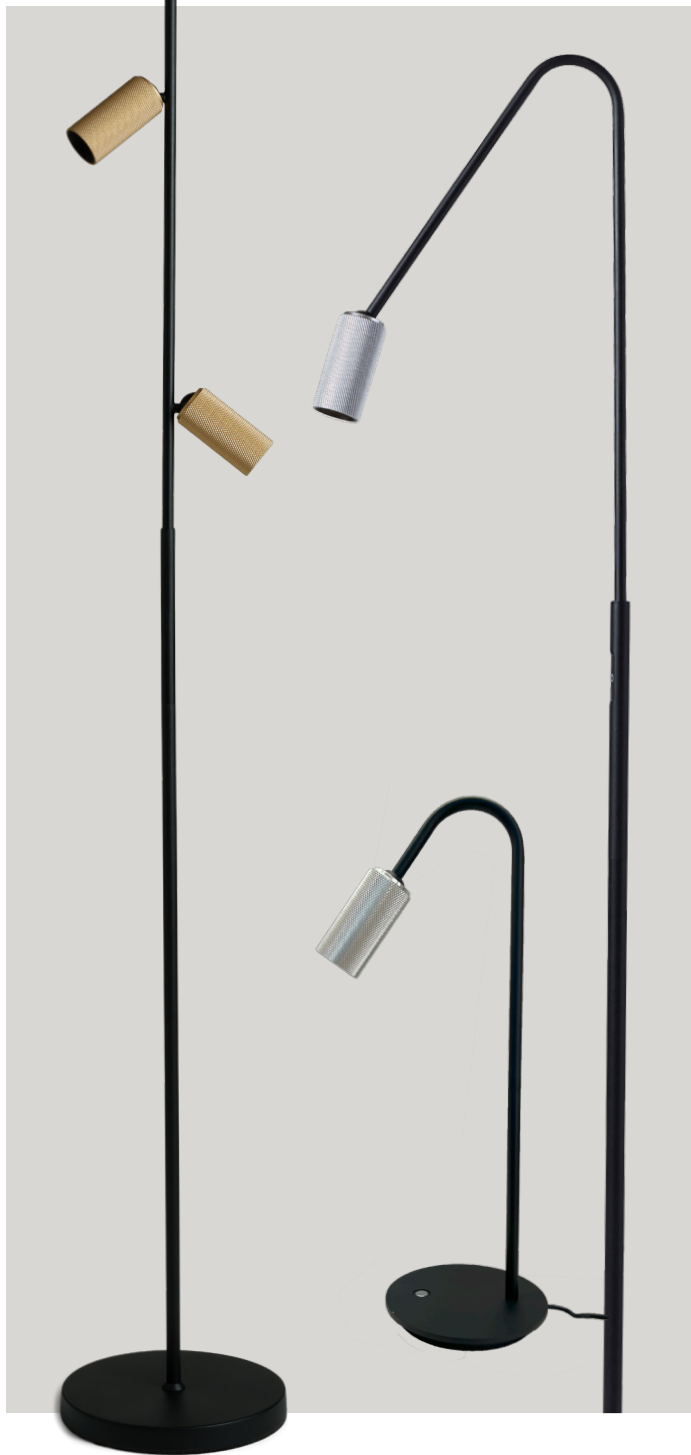

ANTIDARK

ANTIDARK

The ANTIDARK collection is characterized by minimalist and timeless Scandinavian design, encompassing a wide range of exquisite lighting solutions. We were established as an independent brand in 2019, but our roots in the lighting industry stretch back over 25 years, showcasing a long history of expertise. At ANTIDARK, we are dedicated to creating lighting solutions that combine stylish design and high quality to enhance the ambiance of your space, whether indoors or outdoors.

**See the entire collection at www.antidark.dk
Scan this QR code to view all our catalogs**

Decor

Supreme

Volare

Easy Braccio

A photograph of a modern, brightly lit hallway. The ceiling is white and features three circular recessed ceiling lights arranged in a vertical line. The walls are also white, and the floor is a light color. The overall aesthetic is clean and minimalist. The word "Luna" is overlaid in the bottom right corner in a large, white, serif font.

Luna

Gloria

Asta

Tube Flex

Cuscino

Palla

SpotOn

Designline

Designline is our popular, flexible track system. The system is offering endless combination possibilities. Mix and match spots, pendants, and tracks to create the ideal layout that perfectly fits the specific design of your room.