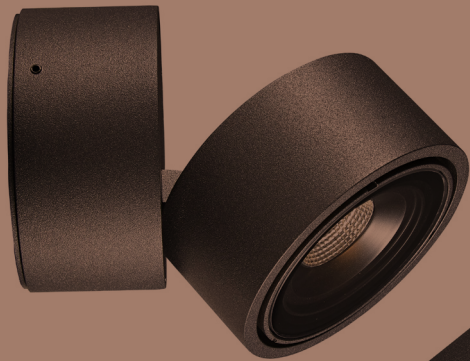

**See the entire collection at www.antidark.dk
Scan this QR code to view all our catalogs**

Decor

Supreme

Volare

Easy Braccio

A photograph of a modern, brightly lit hallway. The ceiling is white and features three circular recessed ceiling lights arranged in a vertical line. The walls are also white, and the floor is a light color. The overall aesthetic is clean and minimalist. The word "Luna" is overlaid in the bottom right corner in a large, white, serif font.

Designline is our popular, flexible track system. The system is offering endless combination possibilities. Mix and match spots, pendants, and tracks to create the ideal layout that perfectly fits the specific design of your room.

With its minimalist and sleek Scandinavian design, the system easily integrates into any decor, making it a versatile choice for both modern and traditional spaces.

Buddy

Outdoor
Easy

Tubus

Brick

ANTIDARK

**Damgaardvej 2
5500 Middelfart
Denmark**