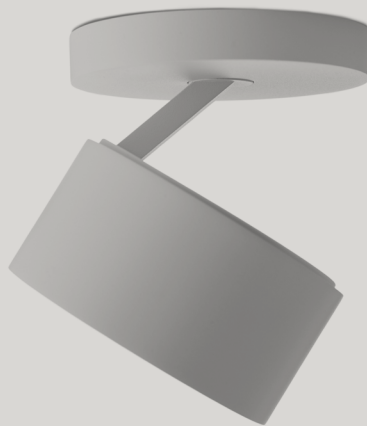

**See the entire collection at www.antidark.dk
Scan this QR code to view all our catalogs**

Decor

Supreme

Volare

Easy Braccio

A photograph of a modern, brightly lit hallway. The ceiling is white and features three circular recessed ceiling lights arranged in a vertical line. The walls are also white, and the floor is a light color. The overall aesthetic is clean and minimalist. The word "Luna" is overlaid in the bottom right corner in a large, white, serif font.

Luna

Gloria

Asta

Tube Flex

Cuscino

Palla

SpotOn

Designline

Designline is our popular, flexible track system. The system is offering endless combination possibilities. Mix and match spots, pendants, and tracks to create the ideal layout that perfectly fits the specific design of your room.

With its minimalist and sleek Scandinavian design, the system easily integrates into any decor, making it a versatile choice for both modern and traditional spaces.

Buddy

Outdoor
Easy

Tubus

Brick

ANTIDARK

**Damgaardvej 2
5500 Middelfart
Denmark**