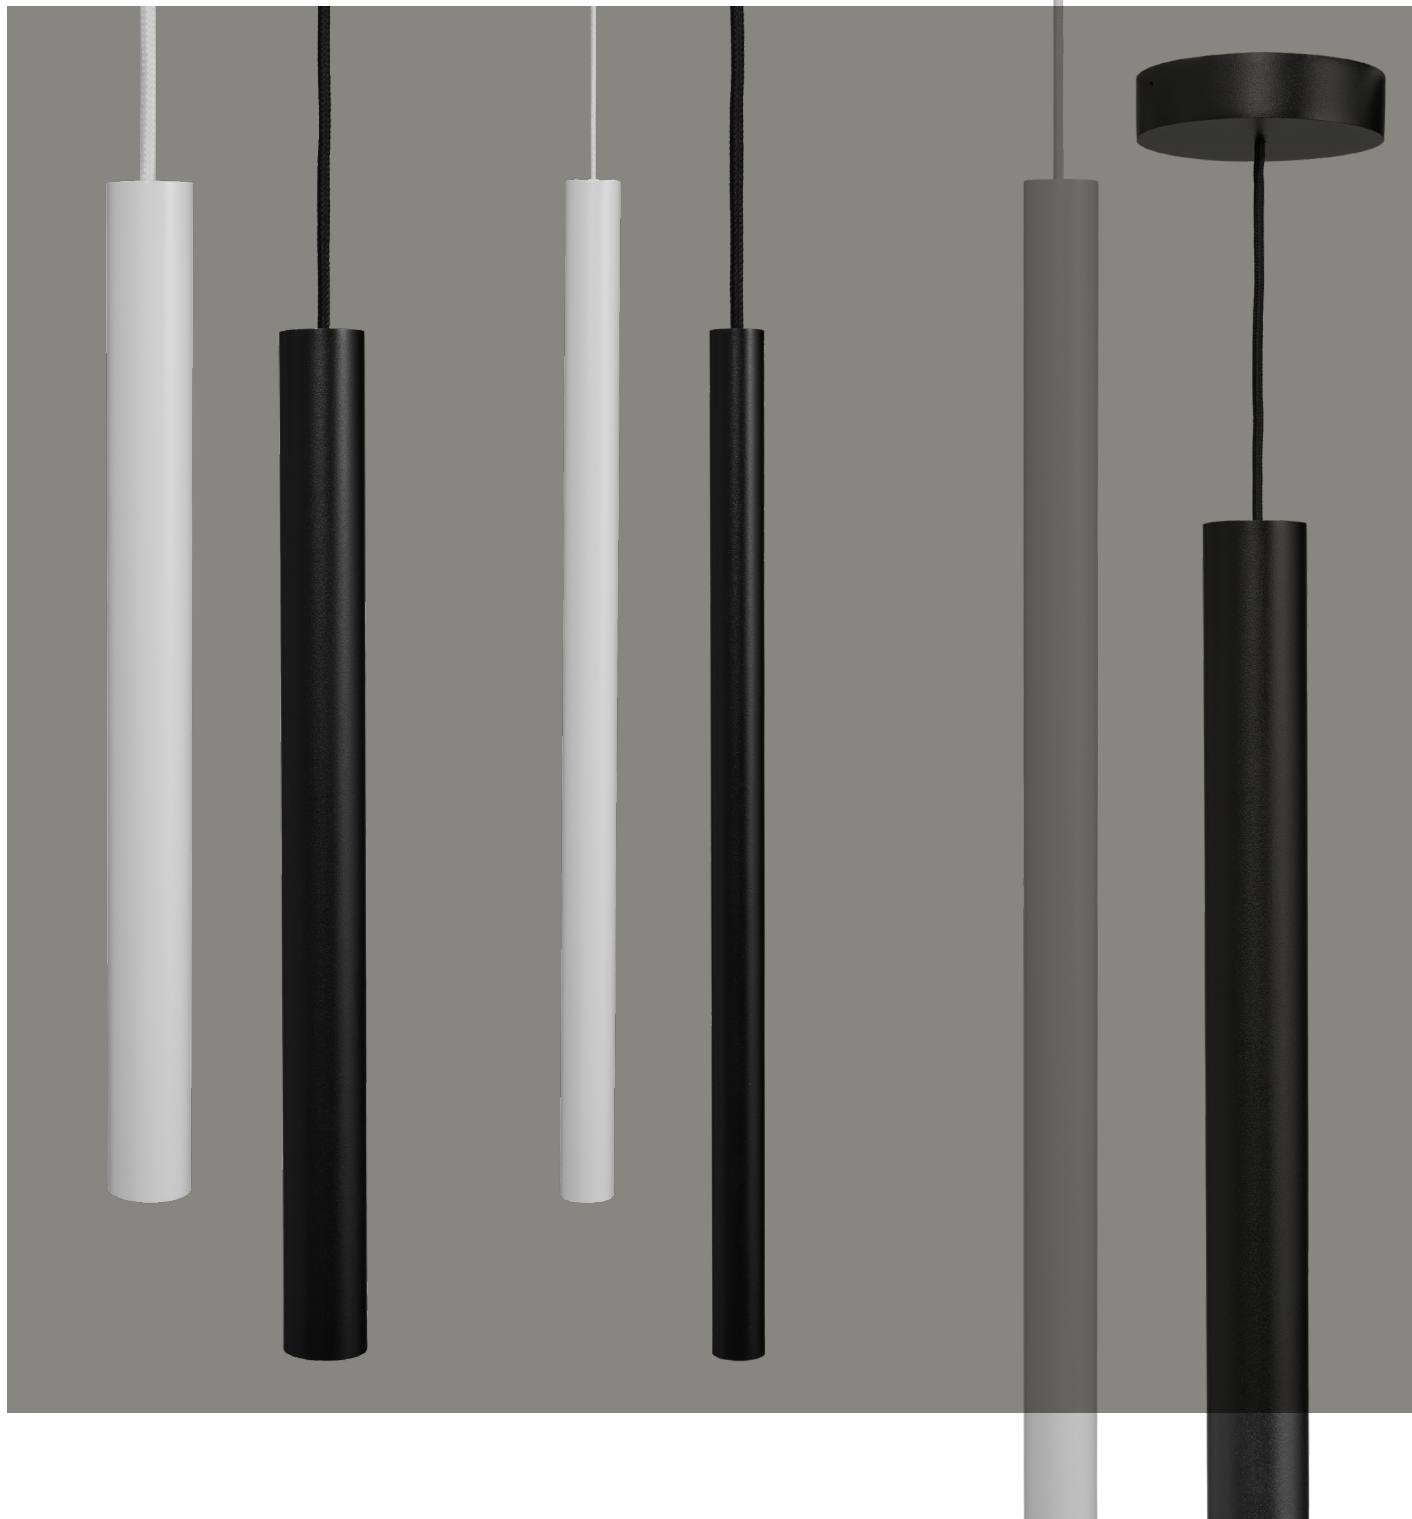

ANTIDARK

ANTIDARK

The ANTIDARK collection is characterized by minimalist and timeless Scandinavian design, encompassing a wide range of exquisite lighting solutions. We were established as an independent brand in 2019, but our roots in the lighting industry stretch back over 25 years, showcasing a long history of expertise. At ANTIDARK, we are dedicated to creating lighting solutions that combine stylish design and high quality to enhance the ambiance of your space, whether indoors or outdoors.

**See the entire collection at www.antidark.dk
Scan this QR code to view all our catalogs**

Decor

Supreme

Volare

Easy Braccio

A photograph of a modern, brightly lit hallway. The ceiling is white and features three circular recessed ceiling lights arranged in a vertical line. The walls are also white, and the floor is a light color. The overall aesthetic is clean and minimalist. The word "Luna" is overlaid in the bottom right corner in a large, white, serif font.

Luna

Gloria

Asta

Tube Flex

Cuscino

Palla

SpotOn

Designline

Designline is our popular, flexible track system. The system is offering endless combination possibilities. Mix and match spots, pendants, and tracks to create the ideal layout that perfectly fits the specific design of your room.