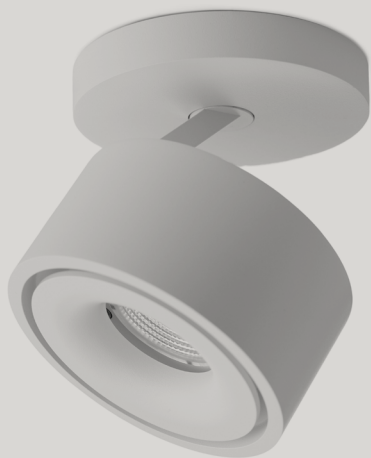

**See the entire collection at www.antidark.dk
Scan this QR code to view all our catalogs**

Decor

Supreme

Volare

Easy Braccio

A photograph of a modern, brightly lit hallway. The ceiling is white and features three circular recessed ceiling lights arranged in a vertical line. The walls are also white, and the floor is a light color. The overall aesthetic is clean and minimalist. The word "Luna" is overlaid in the bottom right corner in a large, white, serif font.

Luna

Gloria

Asta

Tube Flex

Cuscino

Palla

SpotOn

Designline

Designline is our popular, flexible track system. The system is offering endless combination possibilities. Mix and match spots, pendants, and tracks to create the ideal layout that perfectly fits the specific design of your room.

With its minimalist and sleek Scandinavian design, the system easily integrates into any decor, making it a versatile choice for both modern and traditional spaces.

Buddy

Outdoor
Easy

Tubus

Brick

ANTIDARK

**Damgaardvej 2
5500 Middelfart
Denmark**