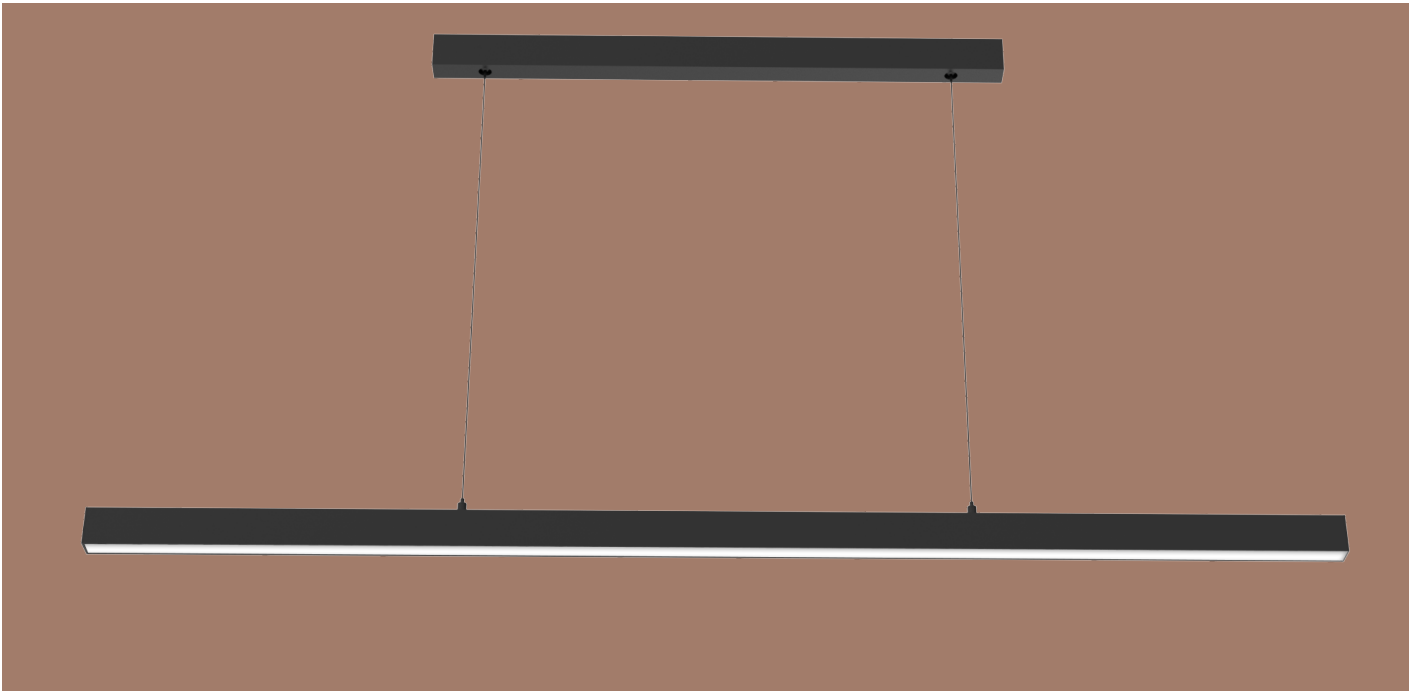

**See the entire collection at www.antidark.dk
Scan this QR code to view all our catalogs**

Decor

Supreme

Volare

Easy Braccio

A photograph of a modern, brightly lit hallway. The ceiling is white and features three circular recessed ceiling lights arranged in a vertical line. The walls are also white, and the floor is a light color. The overall aesthetic is clean and minimalist. The word "Luna" is overlaid in the bottom right corner in a large, white, serif font.

Luna

Gloria

Asta

Tube Flex

Cuscino

Palla

SpotOn

Designline

Designline is our popular, flexible track system. The system is offering endless combination possibilities. Mix and match spots, pendants, and tracks to create the ideal layout that perfectly fits the specific design of your room.