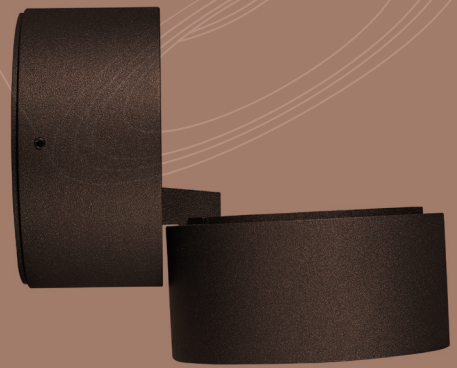

Outdoor
Easy